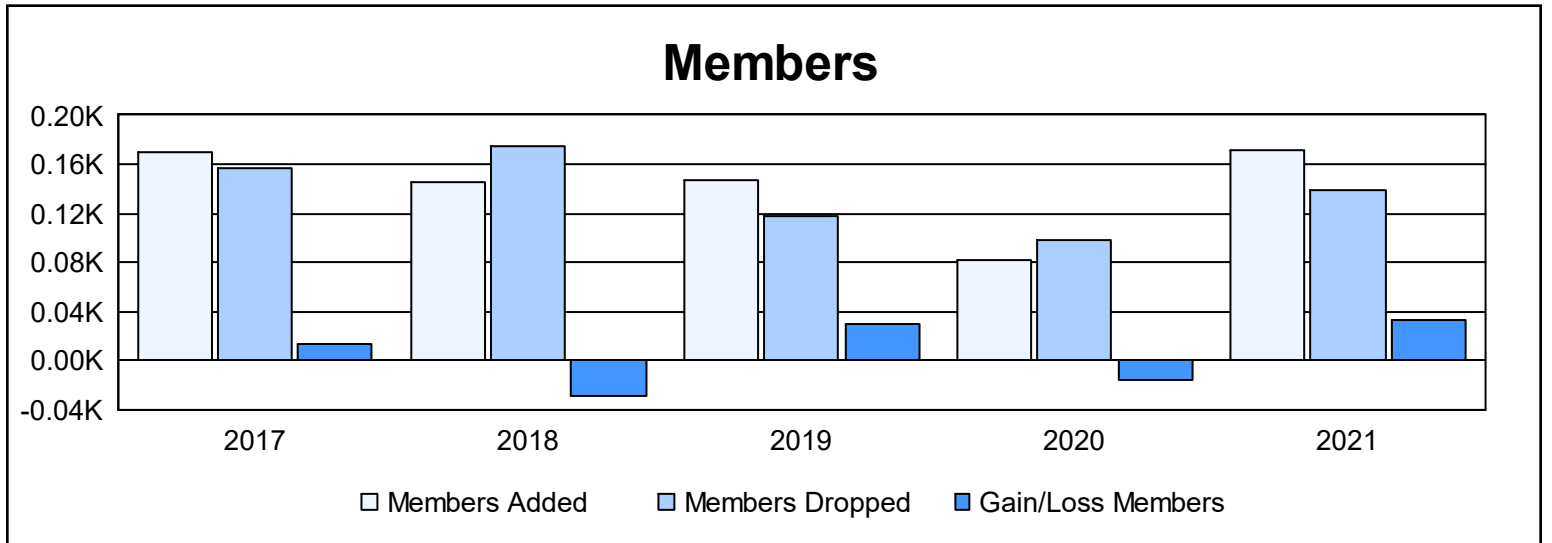

Year	New Clubs	Dropped Clubs	Gain/ Loss Clubs	New Members	Charter Members	Reinstate Members	Transfer Members	Total Member Added	Total Members Dropped	Gain/ Loss Members
2016-2017	0	0	0	155	0	8	7	170	157	13
2017-2018	0	2	-2	132	1	7	5	145	174	-29
2018-2019	1	0	1	120	20	5	2	147	118	29
2019-2020	0	0	0	75	0	5	2	82	98	-16
2020-2021	3	0	3	94	74	3	1	172	139	33
<b>Average</b>	<b>1</b>	<b>0</b>	<b>0</b>	<b>115</b>	<b>19</b>	<b>6</b>	<b>3</b>	<b>143</b>	<b>137</b>	<b>6</b>

### Membership Composition June 2021 Cumulative