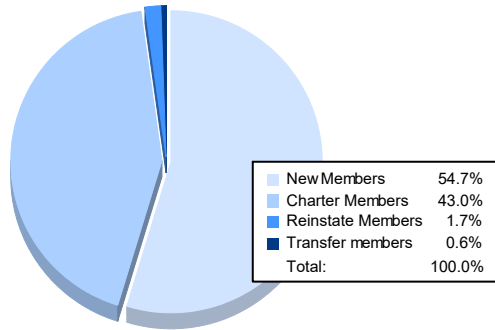

Year	New Clubs	Dropped Clubs	Gain/ Loss Clubs	New Members	Charter Members	Reinstate Members	Transfer Members	Total Member Added	Total Members Dropped	Gain/ Loss Members
2016-2017	0	0	0	155	0	8	7	170	157	13
2017-2018	0	2	-2	132	1	7	5	145	174	-29
2018-2019	1	0	1	120	20	5	2	147	118	29
2019-2020	0	0	0	75	0	5	2	82	98	-16
2020-2021	3	0	3	94	74	3	1	172	139	33
<b>Average</b>	<b>1</b>	<b>0</b>	<b>0</b>	<b>115</b>	<b>19</b>	<b>6</b>	<b>3</b>	<b>143</b>	<b>137</b>	<b>6</b>

### Membership Composition June 2021 Cumulative