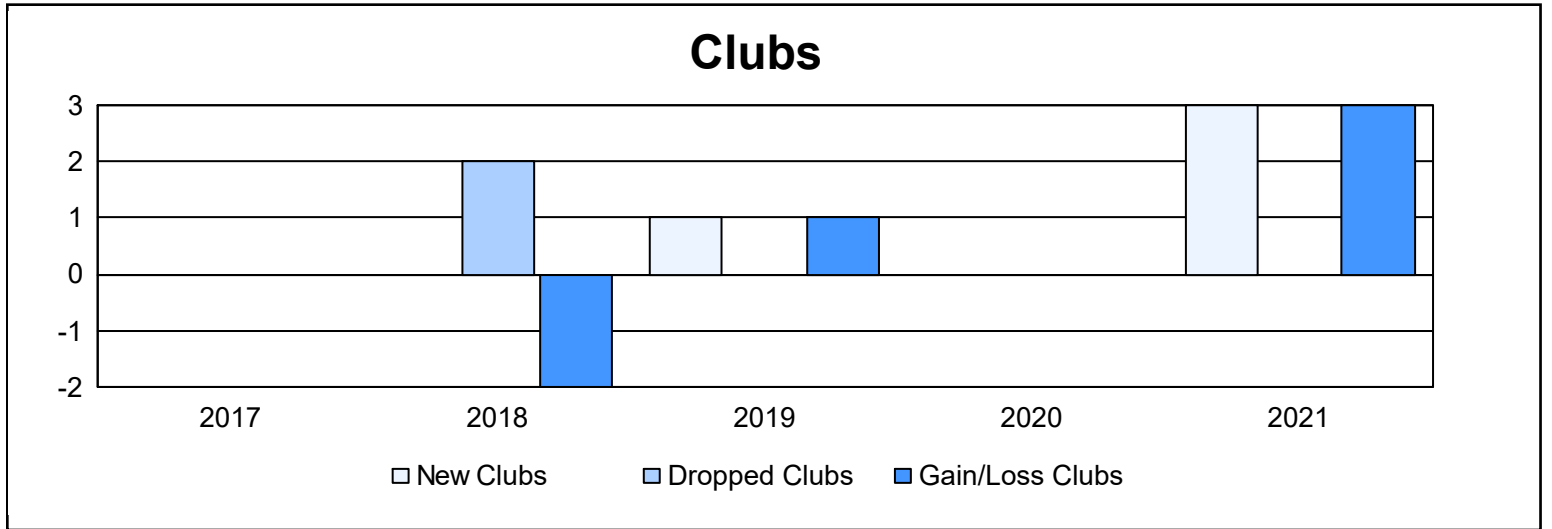

Year	New Clubs	Dropped Clubs	Gain/ Loss Clubs	New Members	Charter Members	Reinstate Members	Transfer Members	Total Member Added	Total Members Dropped	Gain/ Loss Members
2016-2017	0	0	0	155	0	8	7	170	157	13
2017-2018	0	2	-2	132	1	7	5	145	174	-29
2018-2019	1	0	1	120	20	5	2	147	118	29
2019-2020	0	0	0	75	0	5	2	82	98	-16
2020-2021	3	0	3	94	74	3	1	172	139	33
<b>Average</b>	<b>1</b>	<b>0</b>	<b>0</b>	<b>115</b>	<b>19</b>	<b>6</b>	<b>3</b>	<b>143</b>	<b>137</b>	<b>6</b>

### Membership Composition June 2021 Cumulative